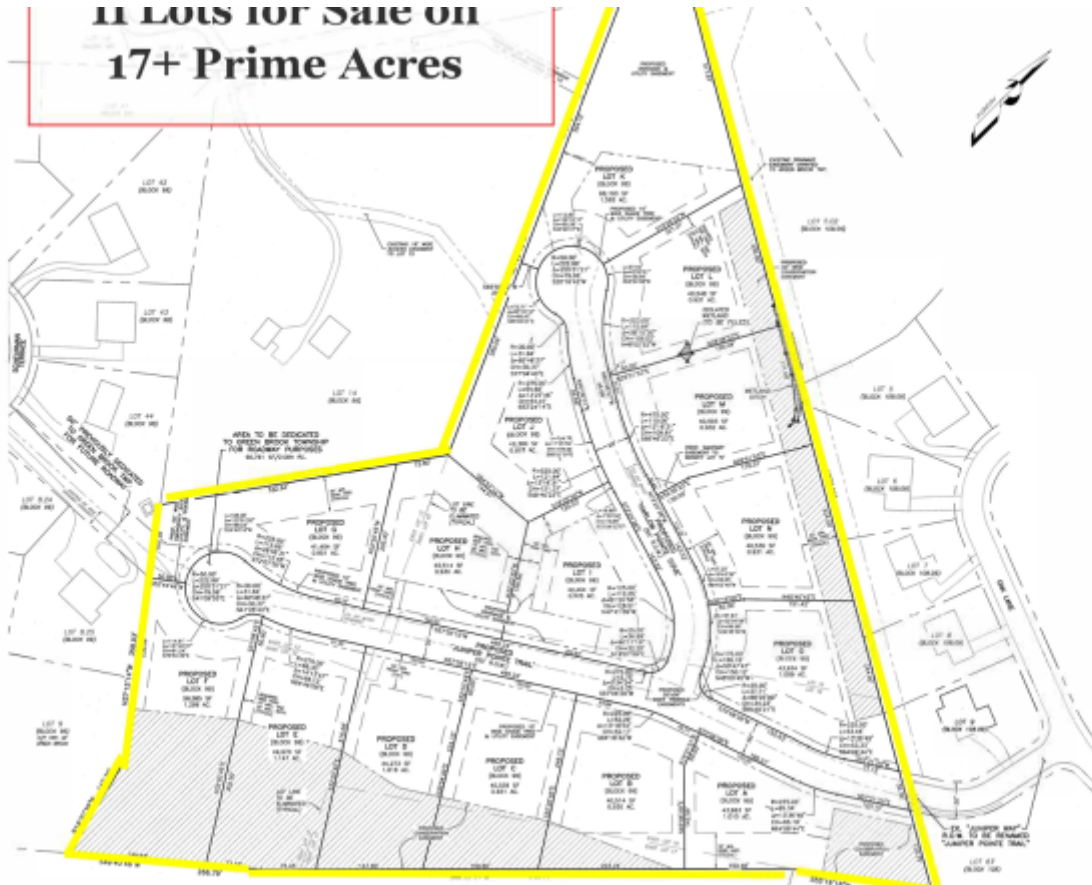

PONCET & PONCET

L'Immobilier d'Exception

FRANCE

JUNIPER WAY

www.poncet-poncet.com

Exclusive Affiliate of Christie's International