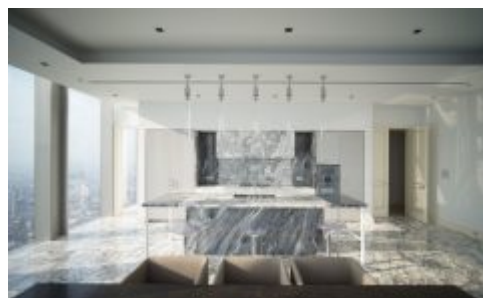

PONCET & PONCET

L'Immobilier d'Exception
FRANCE

THE RITZ-CARLTON RESIDENCES, 3 BEDROOM, SIMPLEX

www.poncet-poncet.com

Exclusive Affiliate of Christie's International