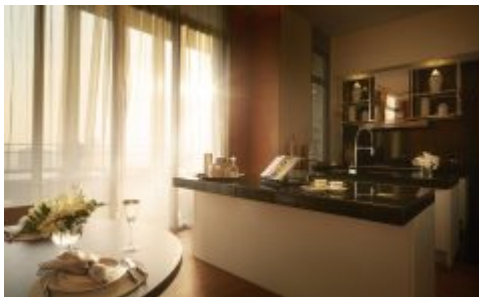

PONCET & PONCET

L'Immobilier d'Exception
— FRANCE —

PENTHOUSE AT THE SUKHOTHAI RESIDENCES

www.poncet-poncet.com

Exclusive Affiliate of Christie's International