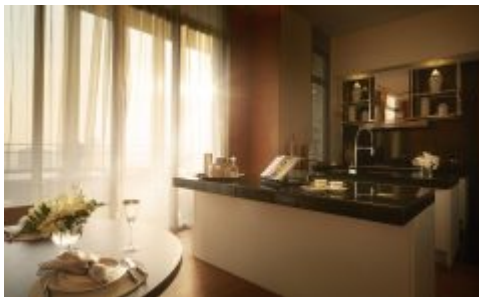

PONCET & PONCET

L'Immobilier d'Exception
— FRANCE —

PENTHOUSE AT THE SUKHOTHAI RESIDENCES

www.poncet-poncet.com

Exclusive Affiliate of Christie's International

PENTHOUSE AT THE SUKHOTHAI RESIDENCES

The Sukhothai, an icon of world-class luxury hospitality and elegant architectural design. The Sukhothai Residences is a 41-storey luxury condominium developed by HKR International Limited. It consists of 196 high-end residential units. This elegant 1,182.69 sqm duplex penthouse unit occupies 36-37 floor of the residences and is fully furnished by a renowned interior designer. There are 4 large bedrooms with separate maids quarters. A private sky pool, garden terrace and a dedicated entertainment room are just some of the amenities that comes with the unit. Fixed parking spaces are provided and are included in the title deed.