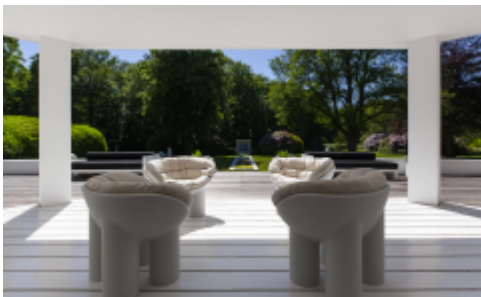

PONCET & PONCET

L'Immobilier d'Exception
— FRANCE —

DUTCH DESIGN DREAM

www.poncet-poncet.com

Exclusive Affiliate of Christie's International